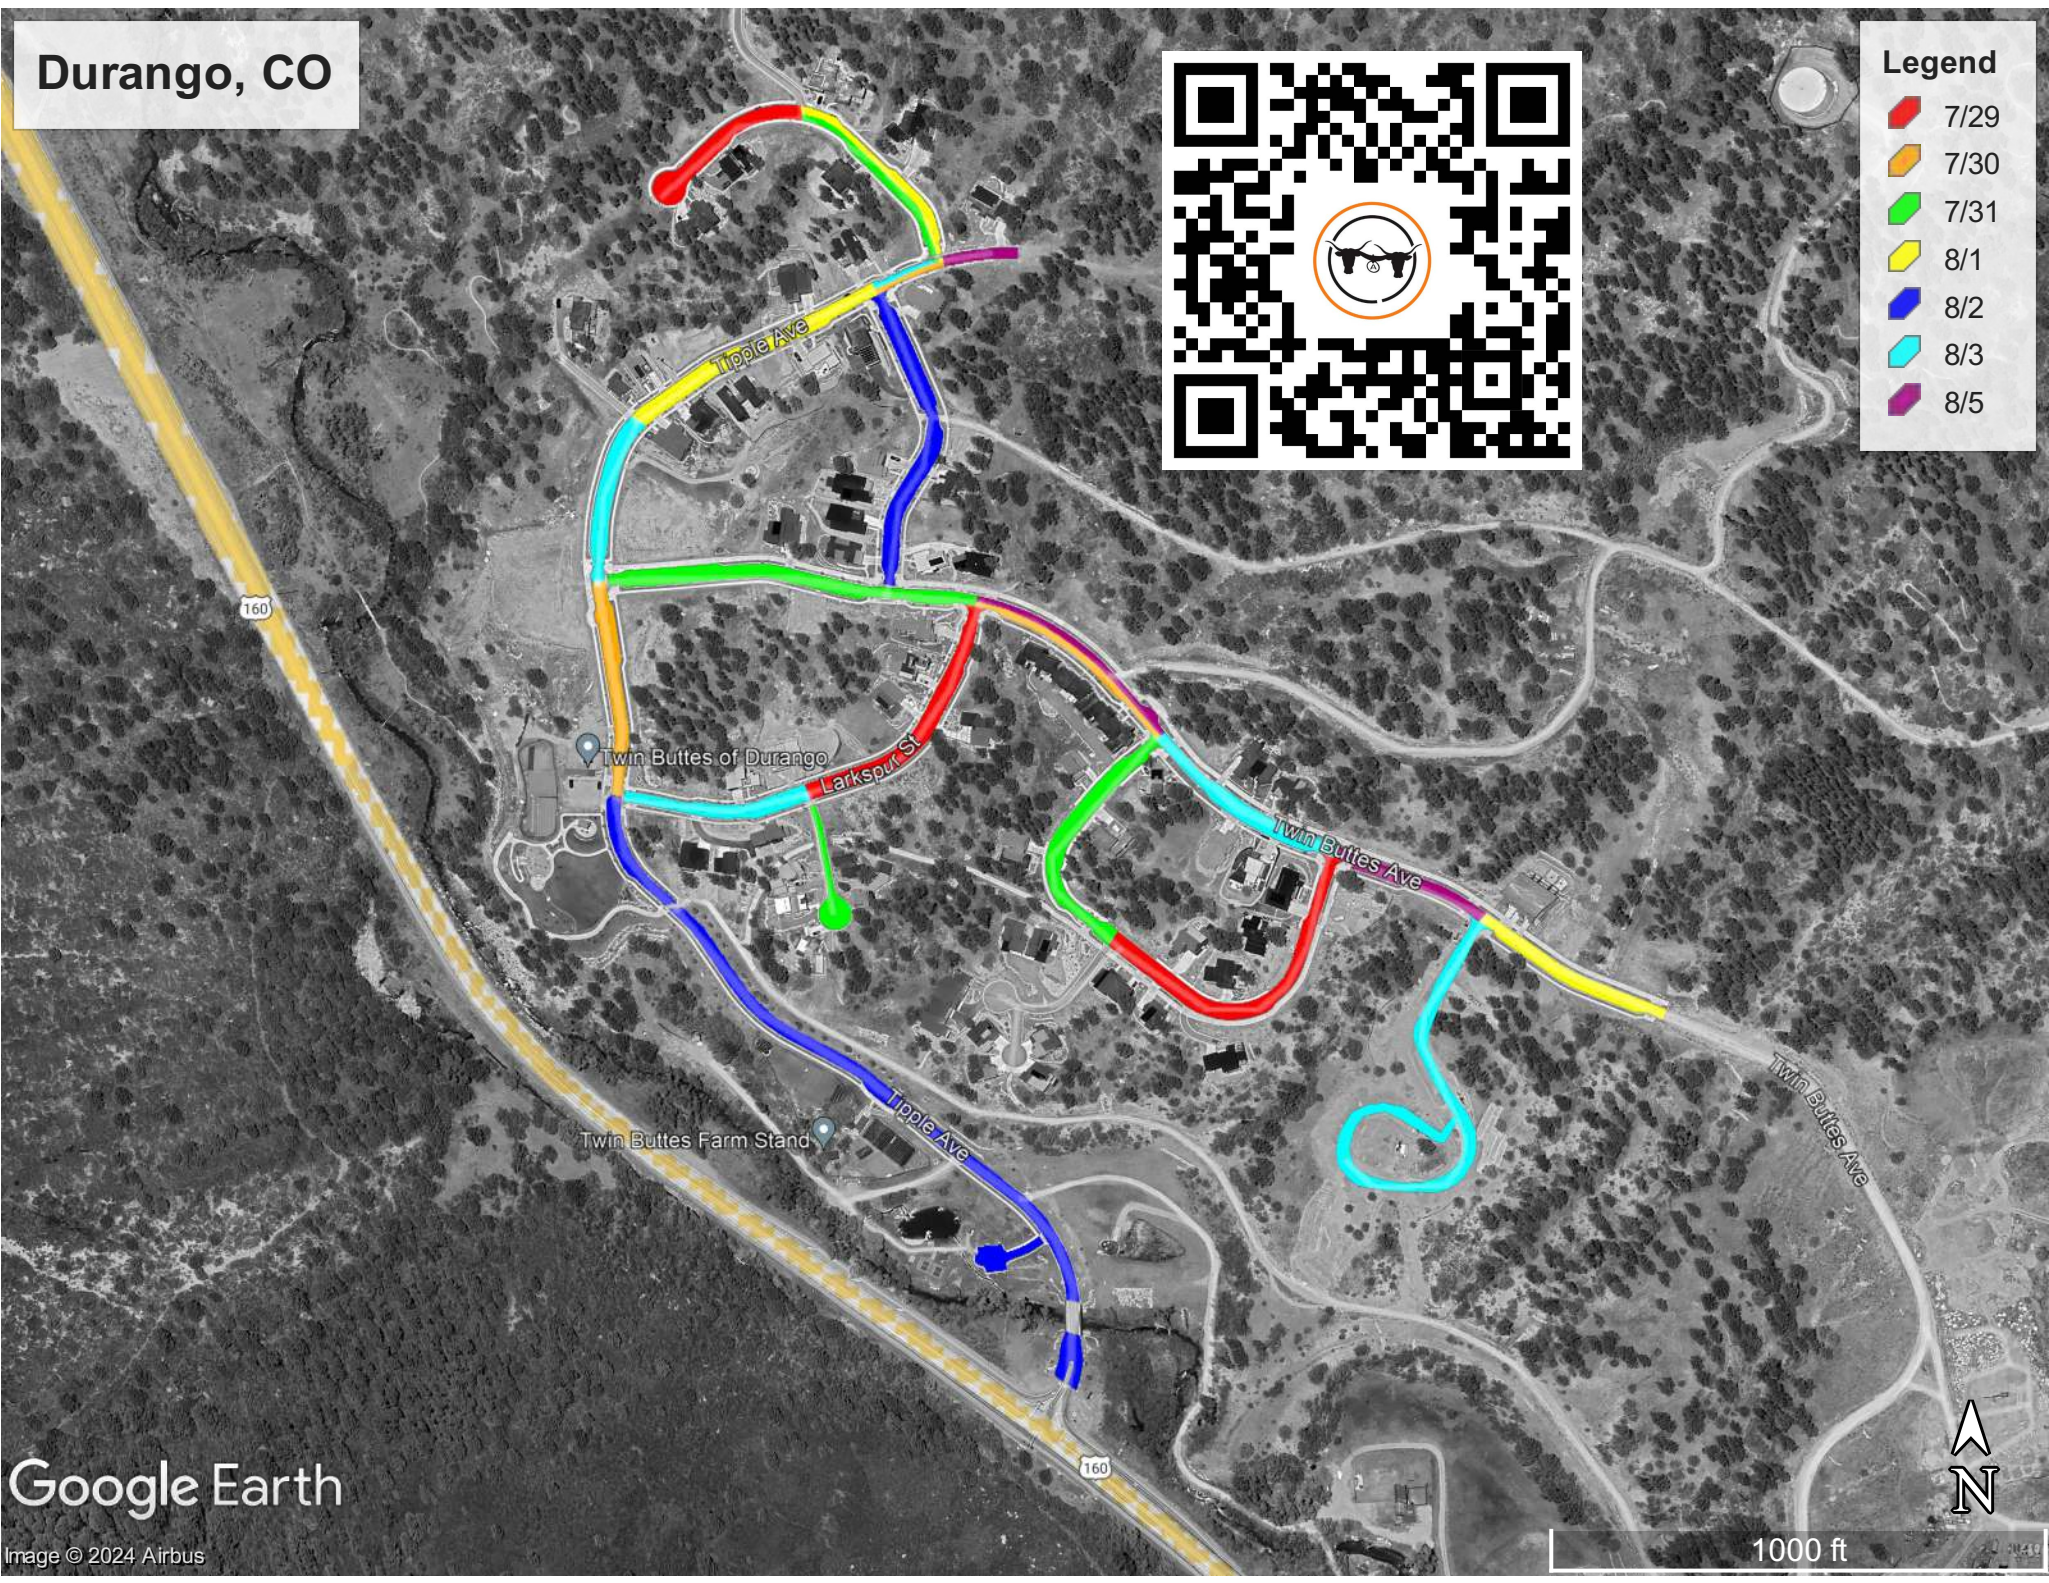

Durango, CO

**Legend**

	7/29
	7/30
	7/31
	8/1
	8/2
	8/3
	8/5

Google Earth

Image © 2024 Airbus

1000 ft