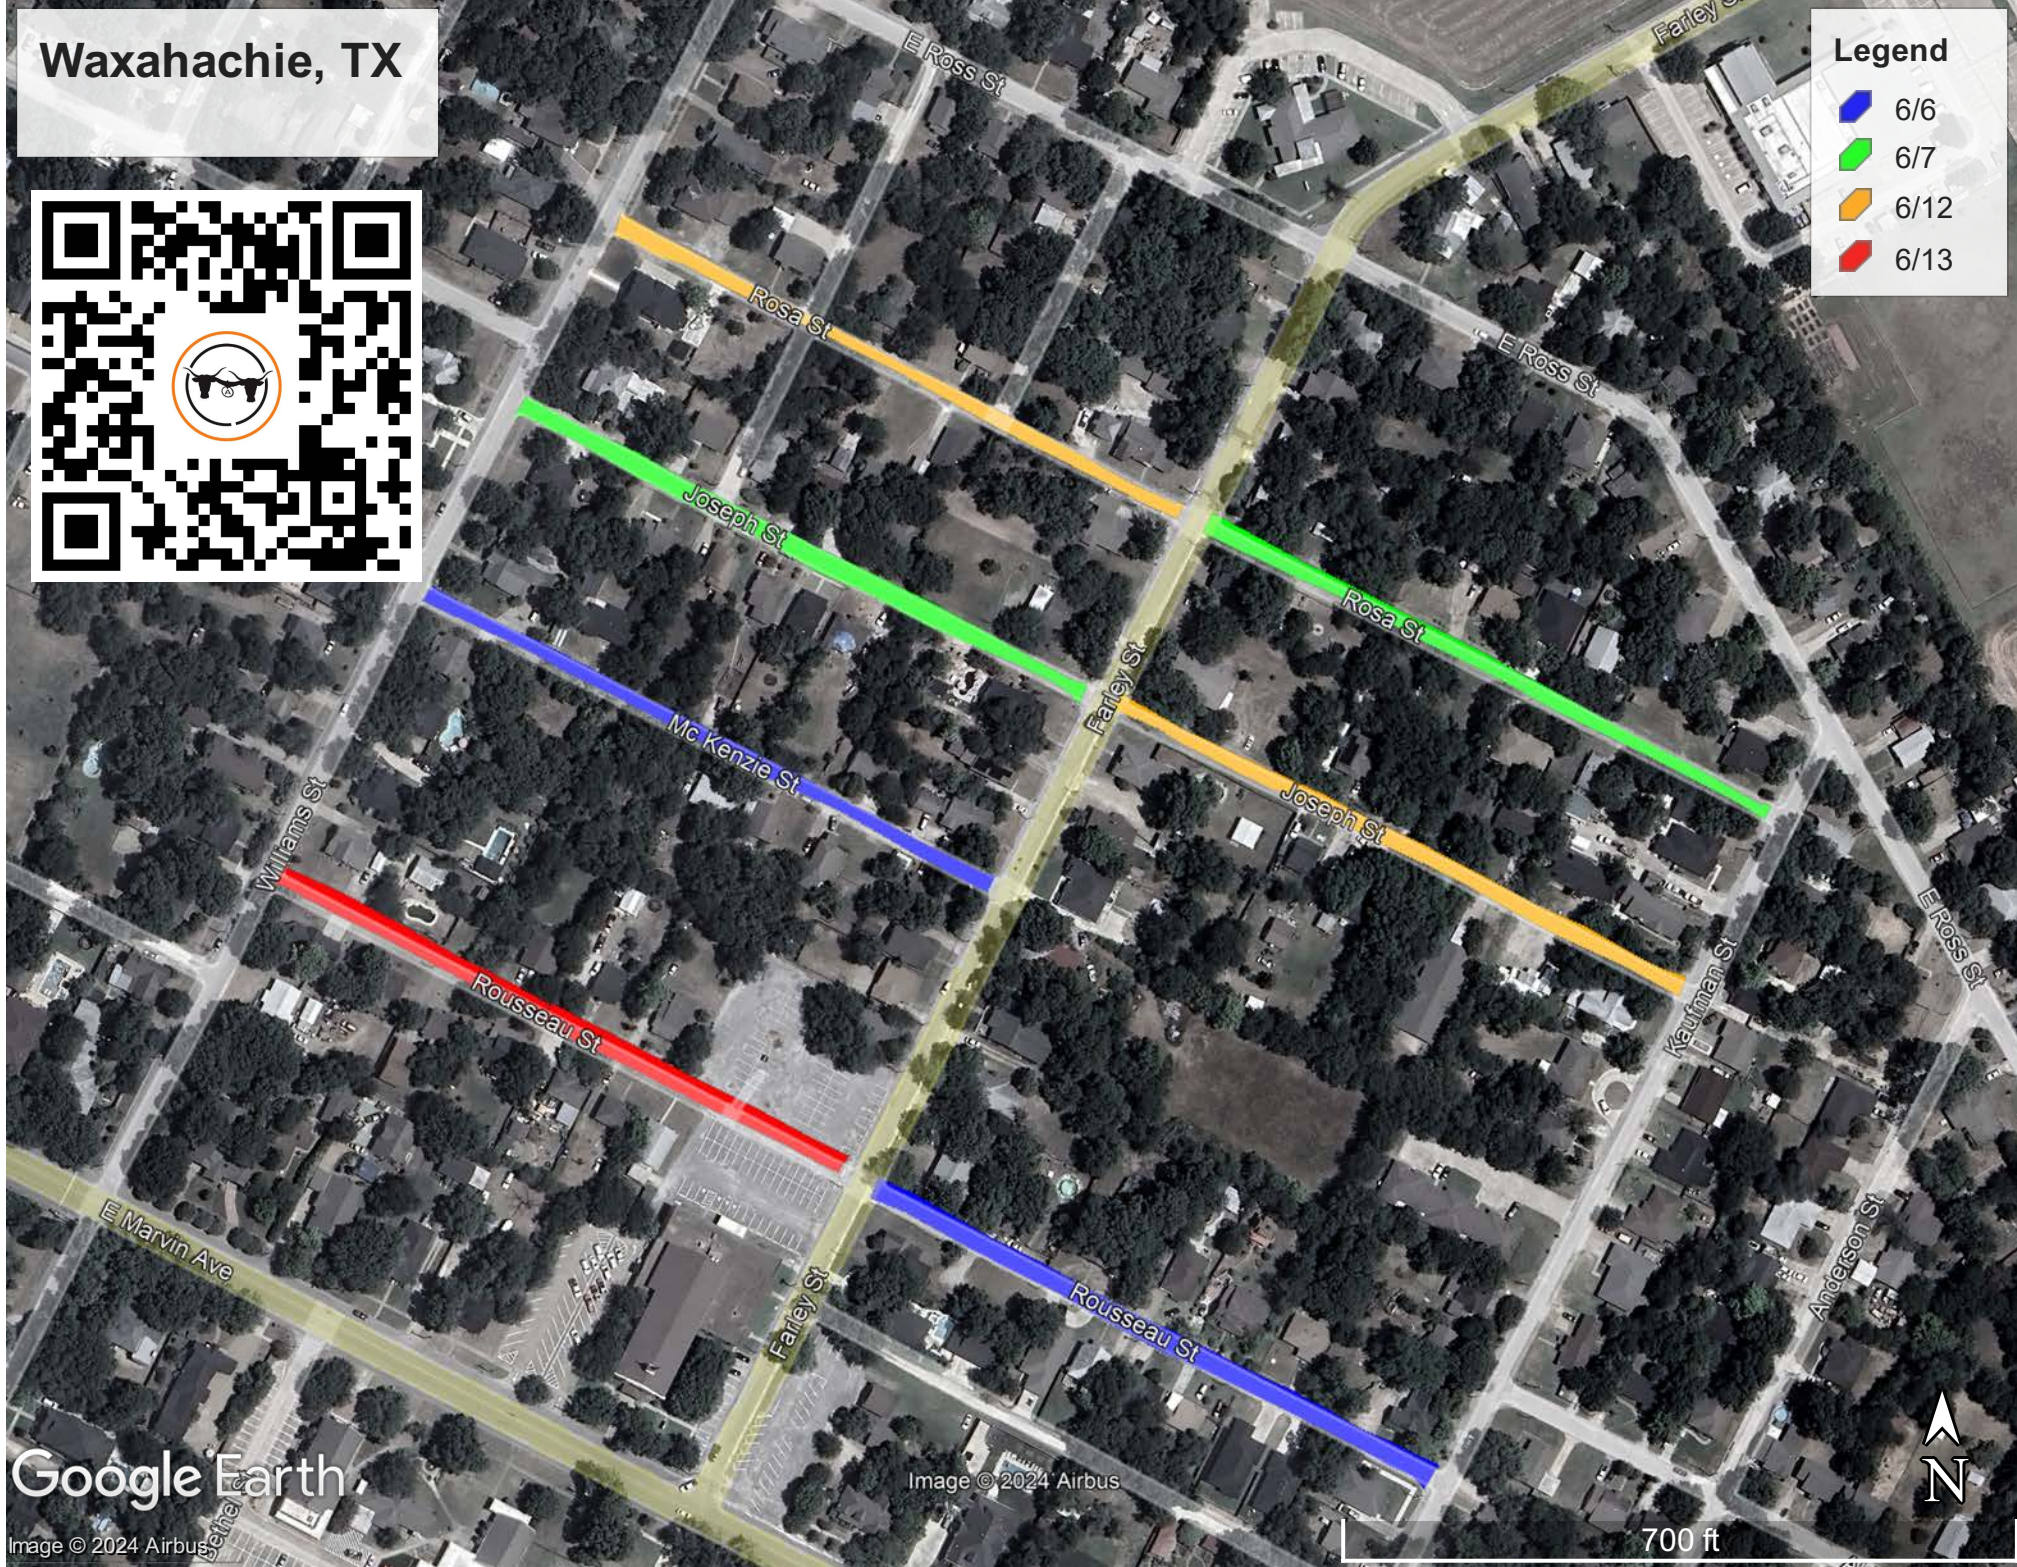

Waxahachie, TX

Legend

- 6/6
- 6/7
- 6/12
- 6/13

Google Earth

Image © 2024 Airbus

Image © 2024 Airbus

700 ft