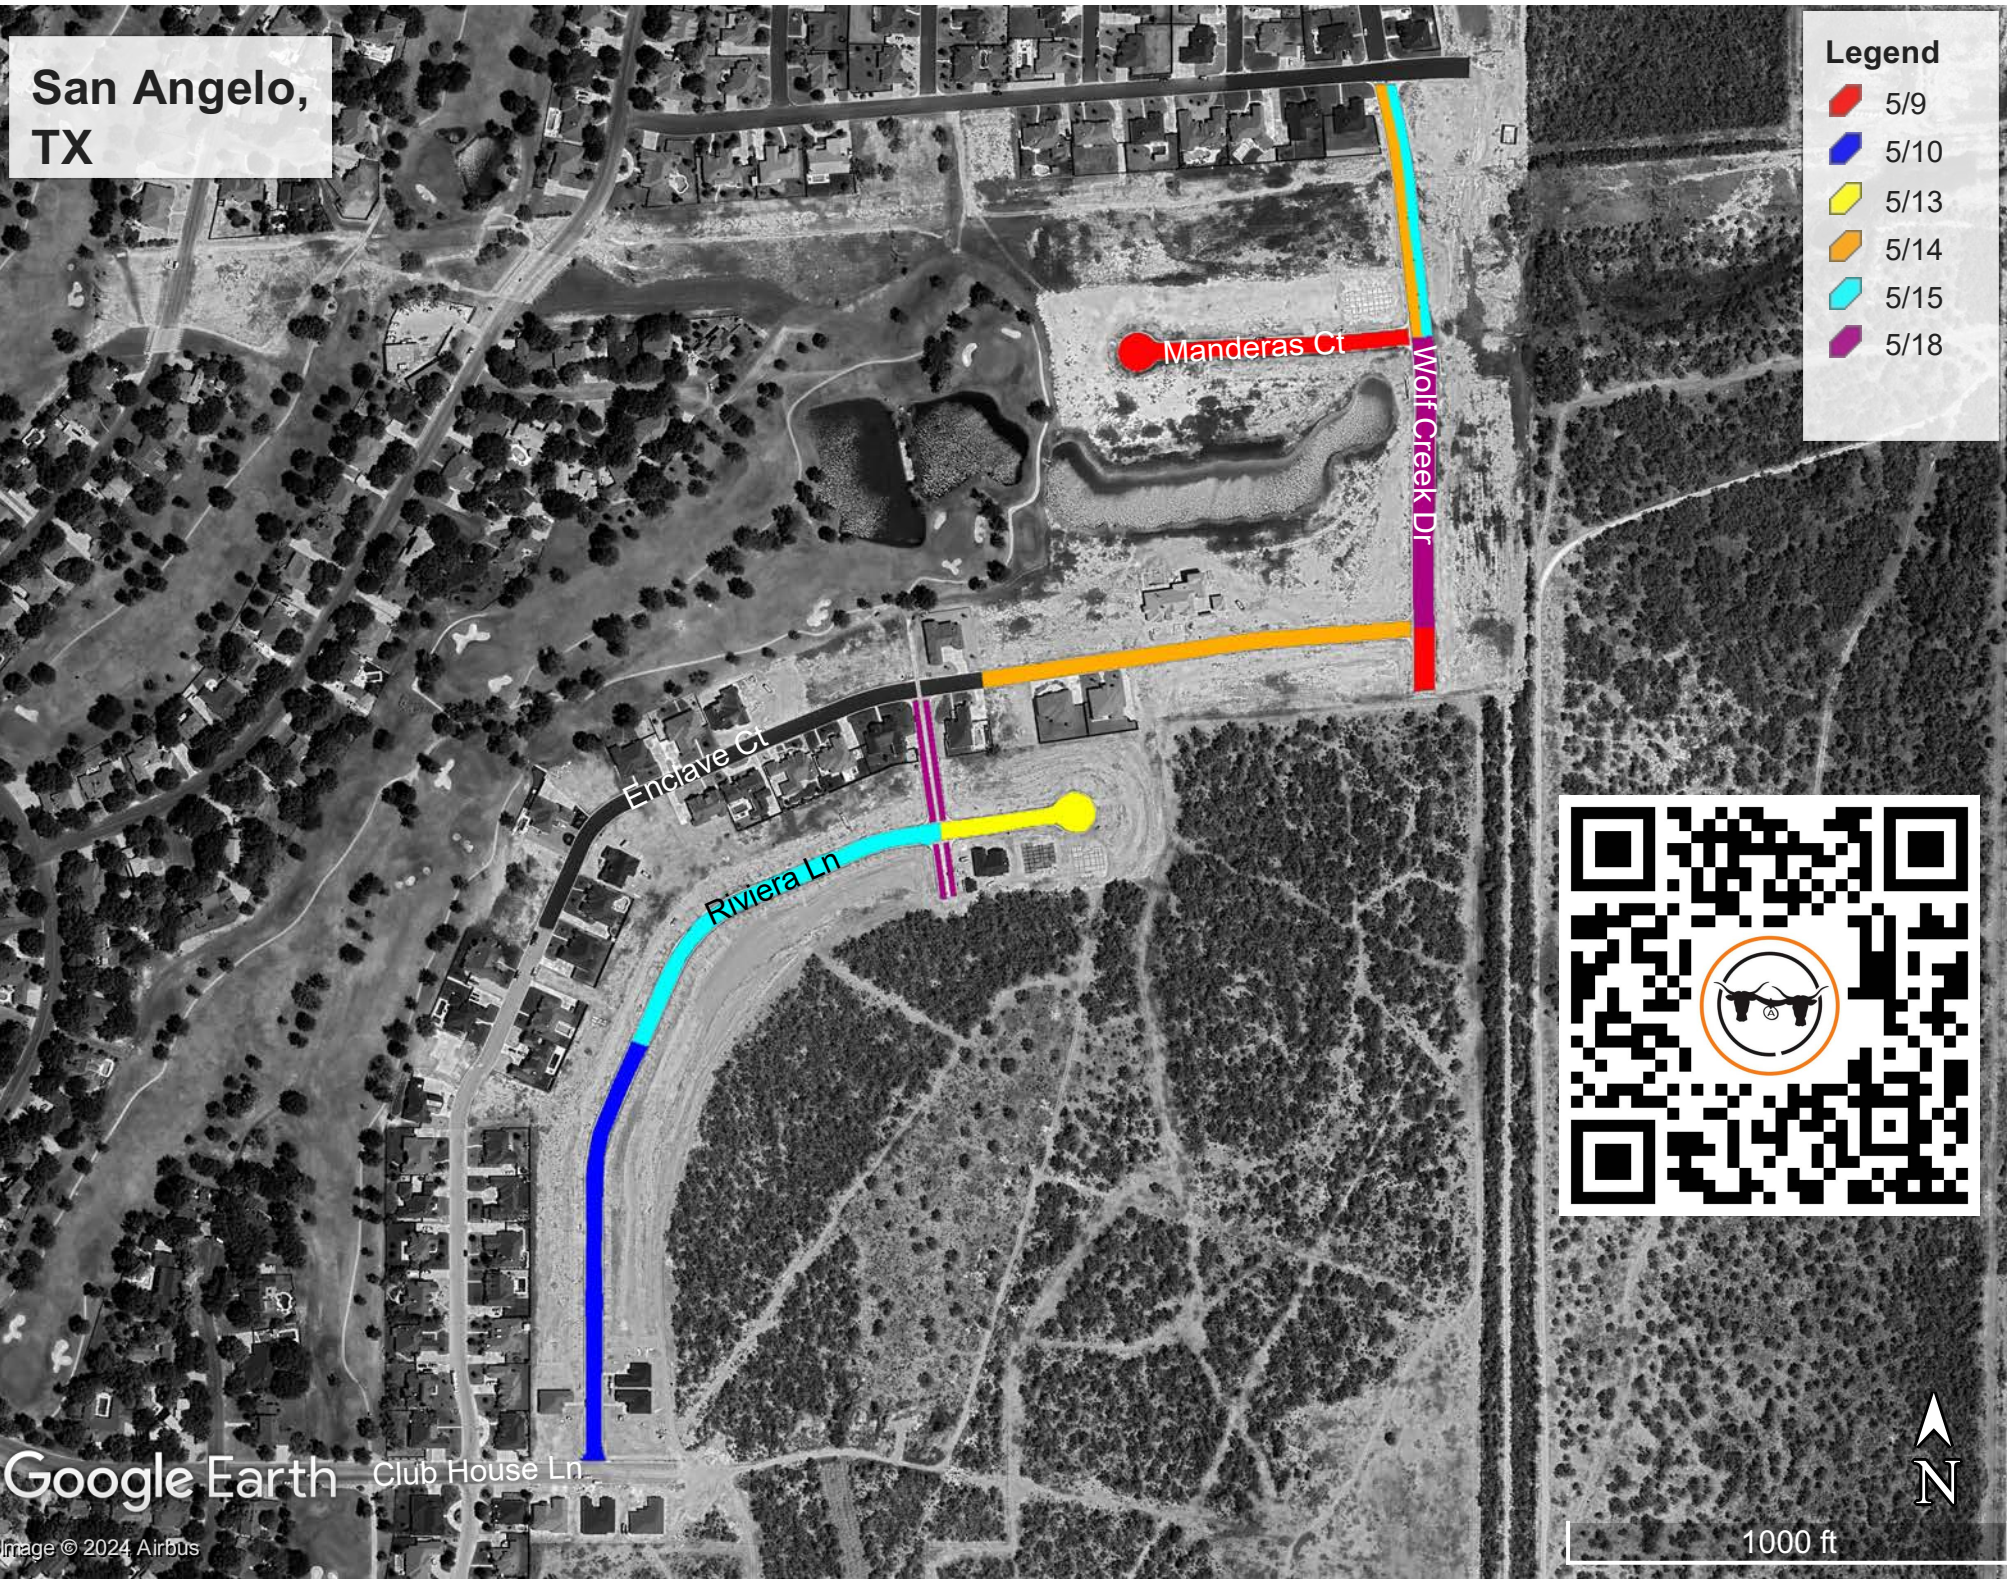

San Angelo,  
TX

Legend

- 5/9
- 5/10
- 5/13
- 5/14
- 5/15
- 5/18

Google Earth

Club House Ln

Image © 2024 Airbus

1000 ft