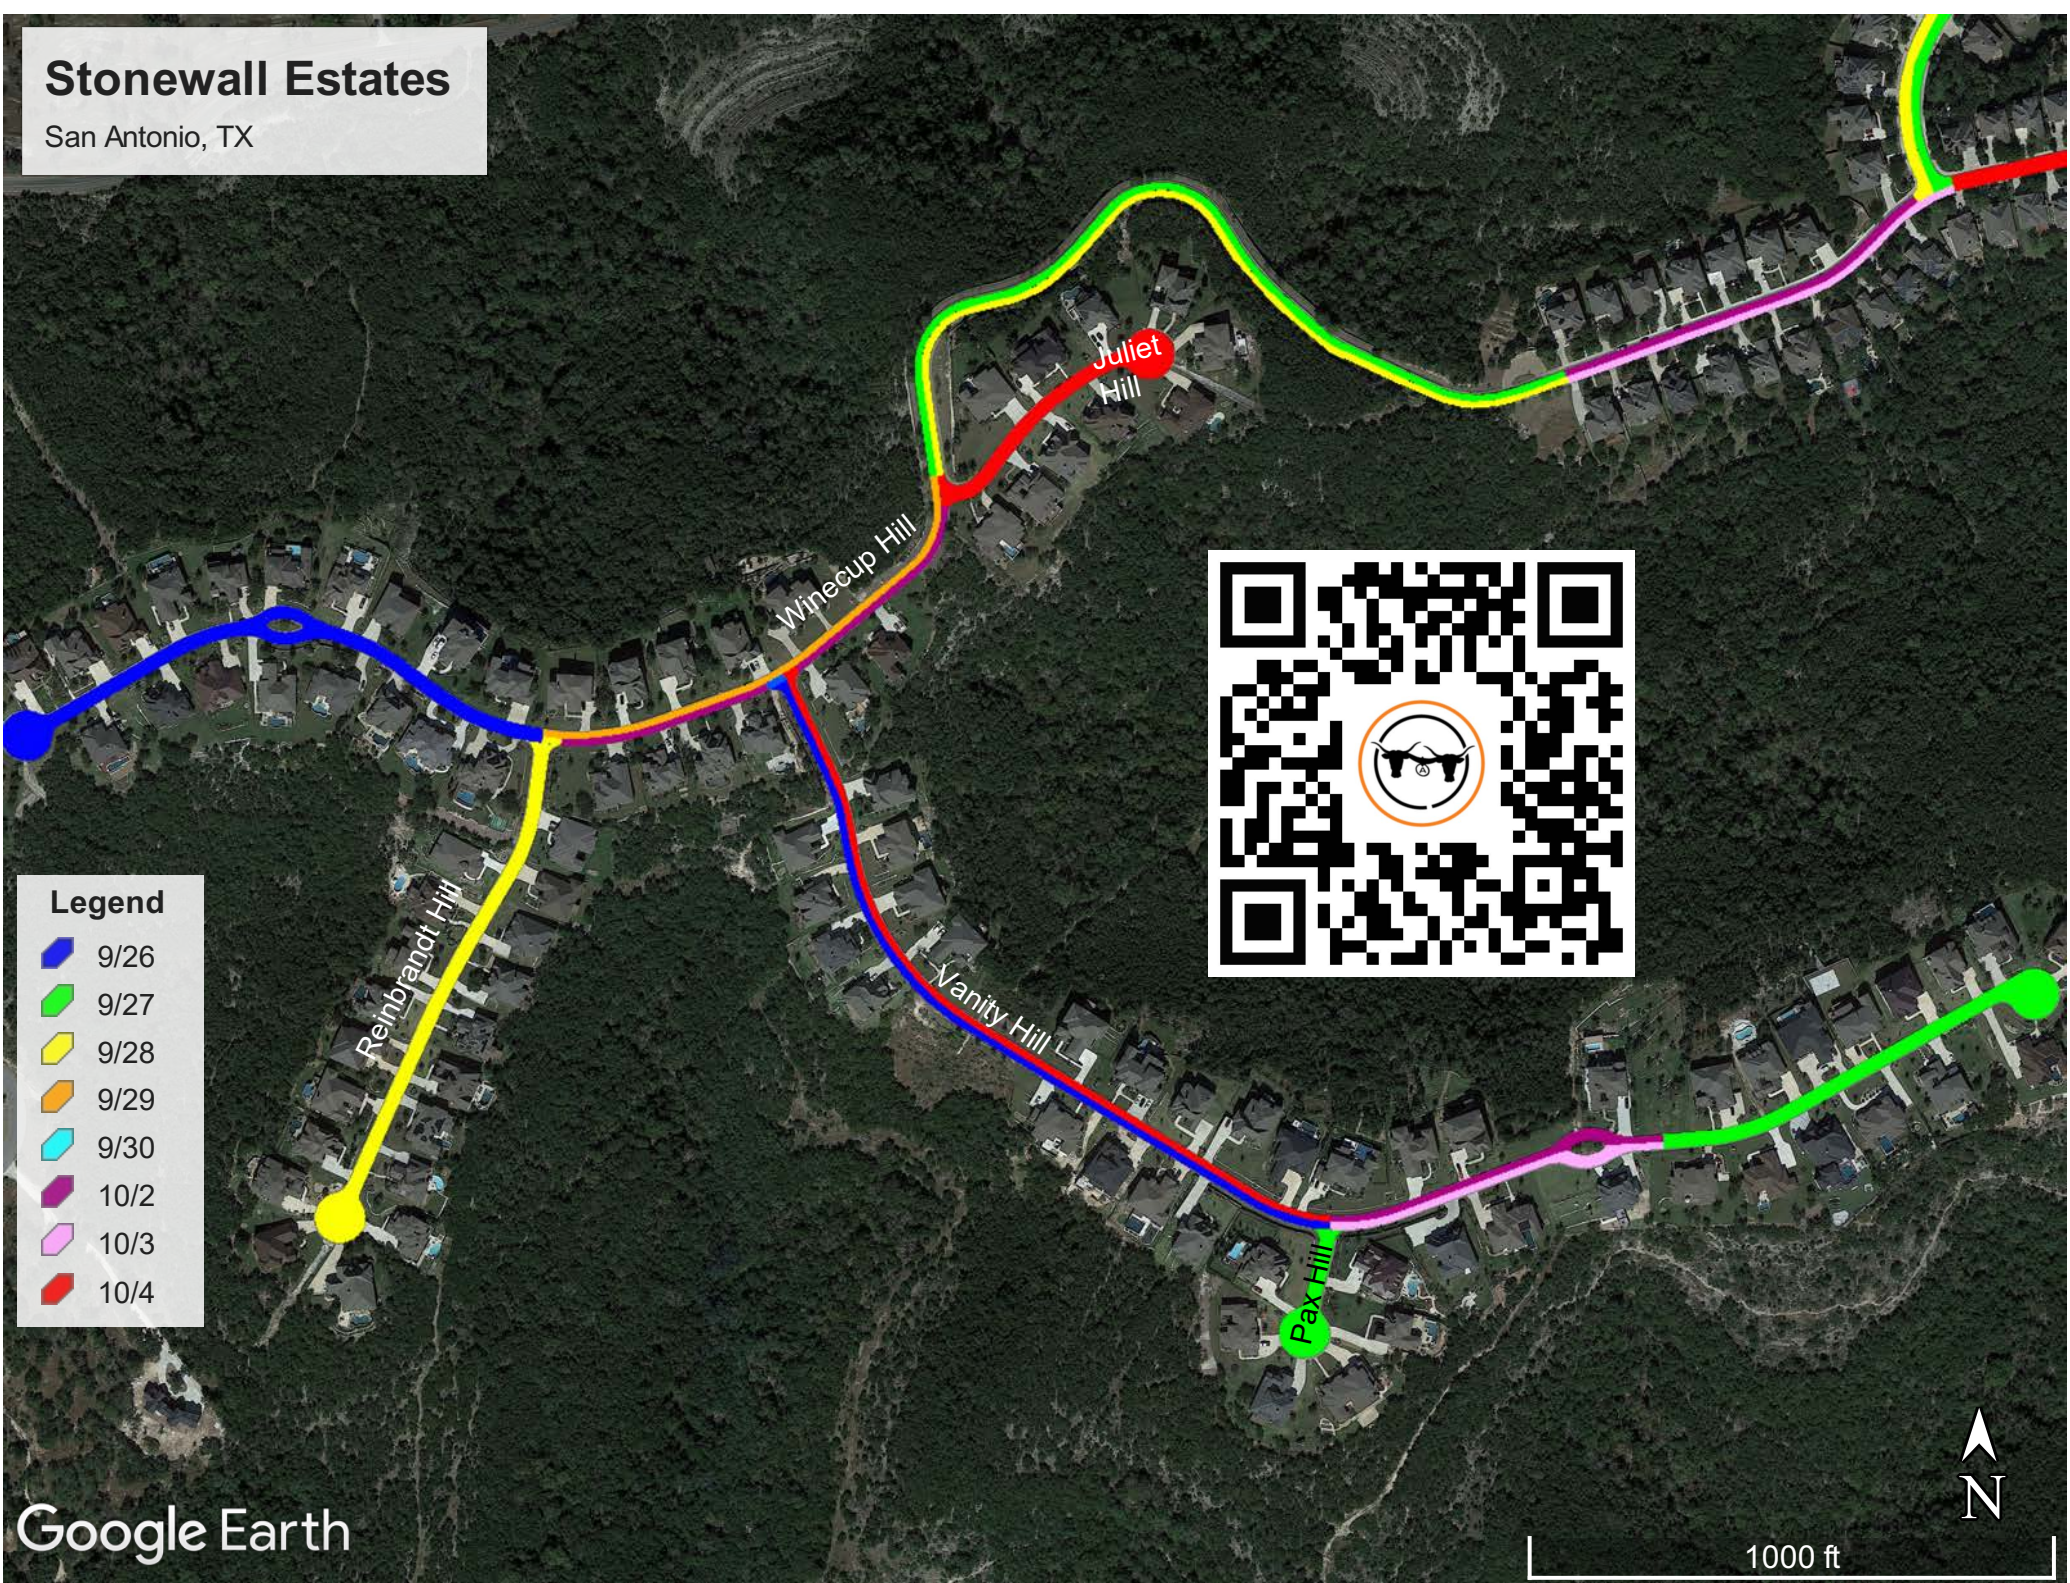

Stonewall Estates

San Antonio, TX

Legend

- 9/26
- 9/27
- 9/28
- 9/29
- 9/30
- 10/2
- 10/3
- 10/4

Google Earth

1000 ft