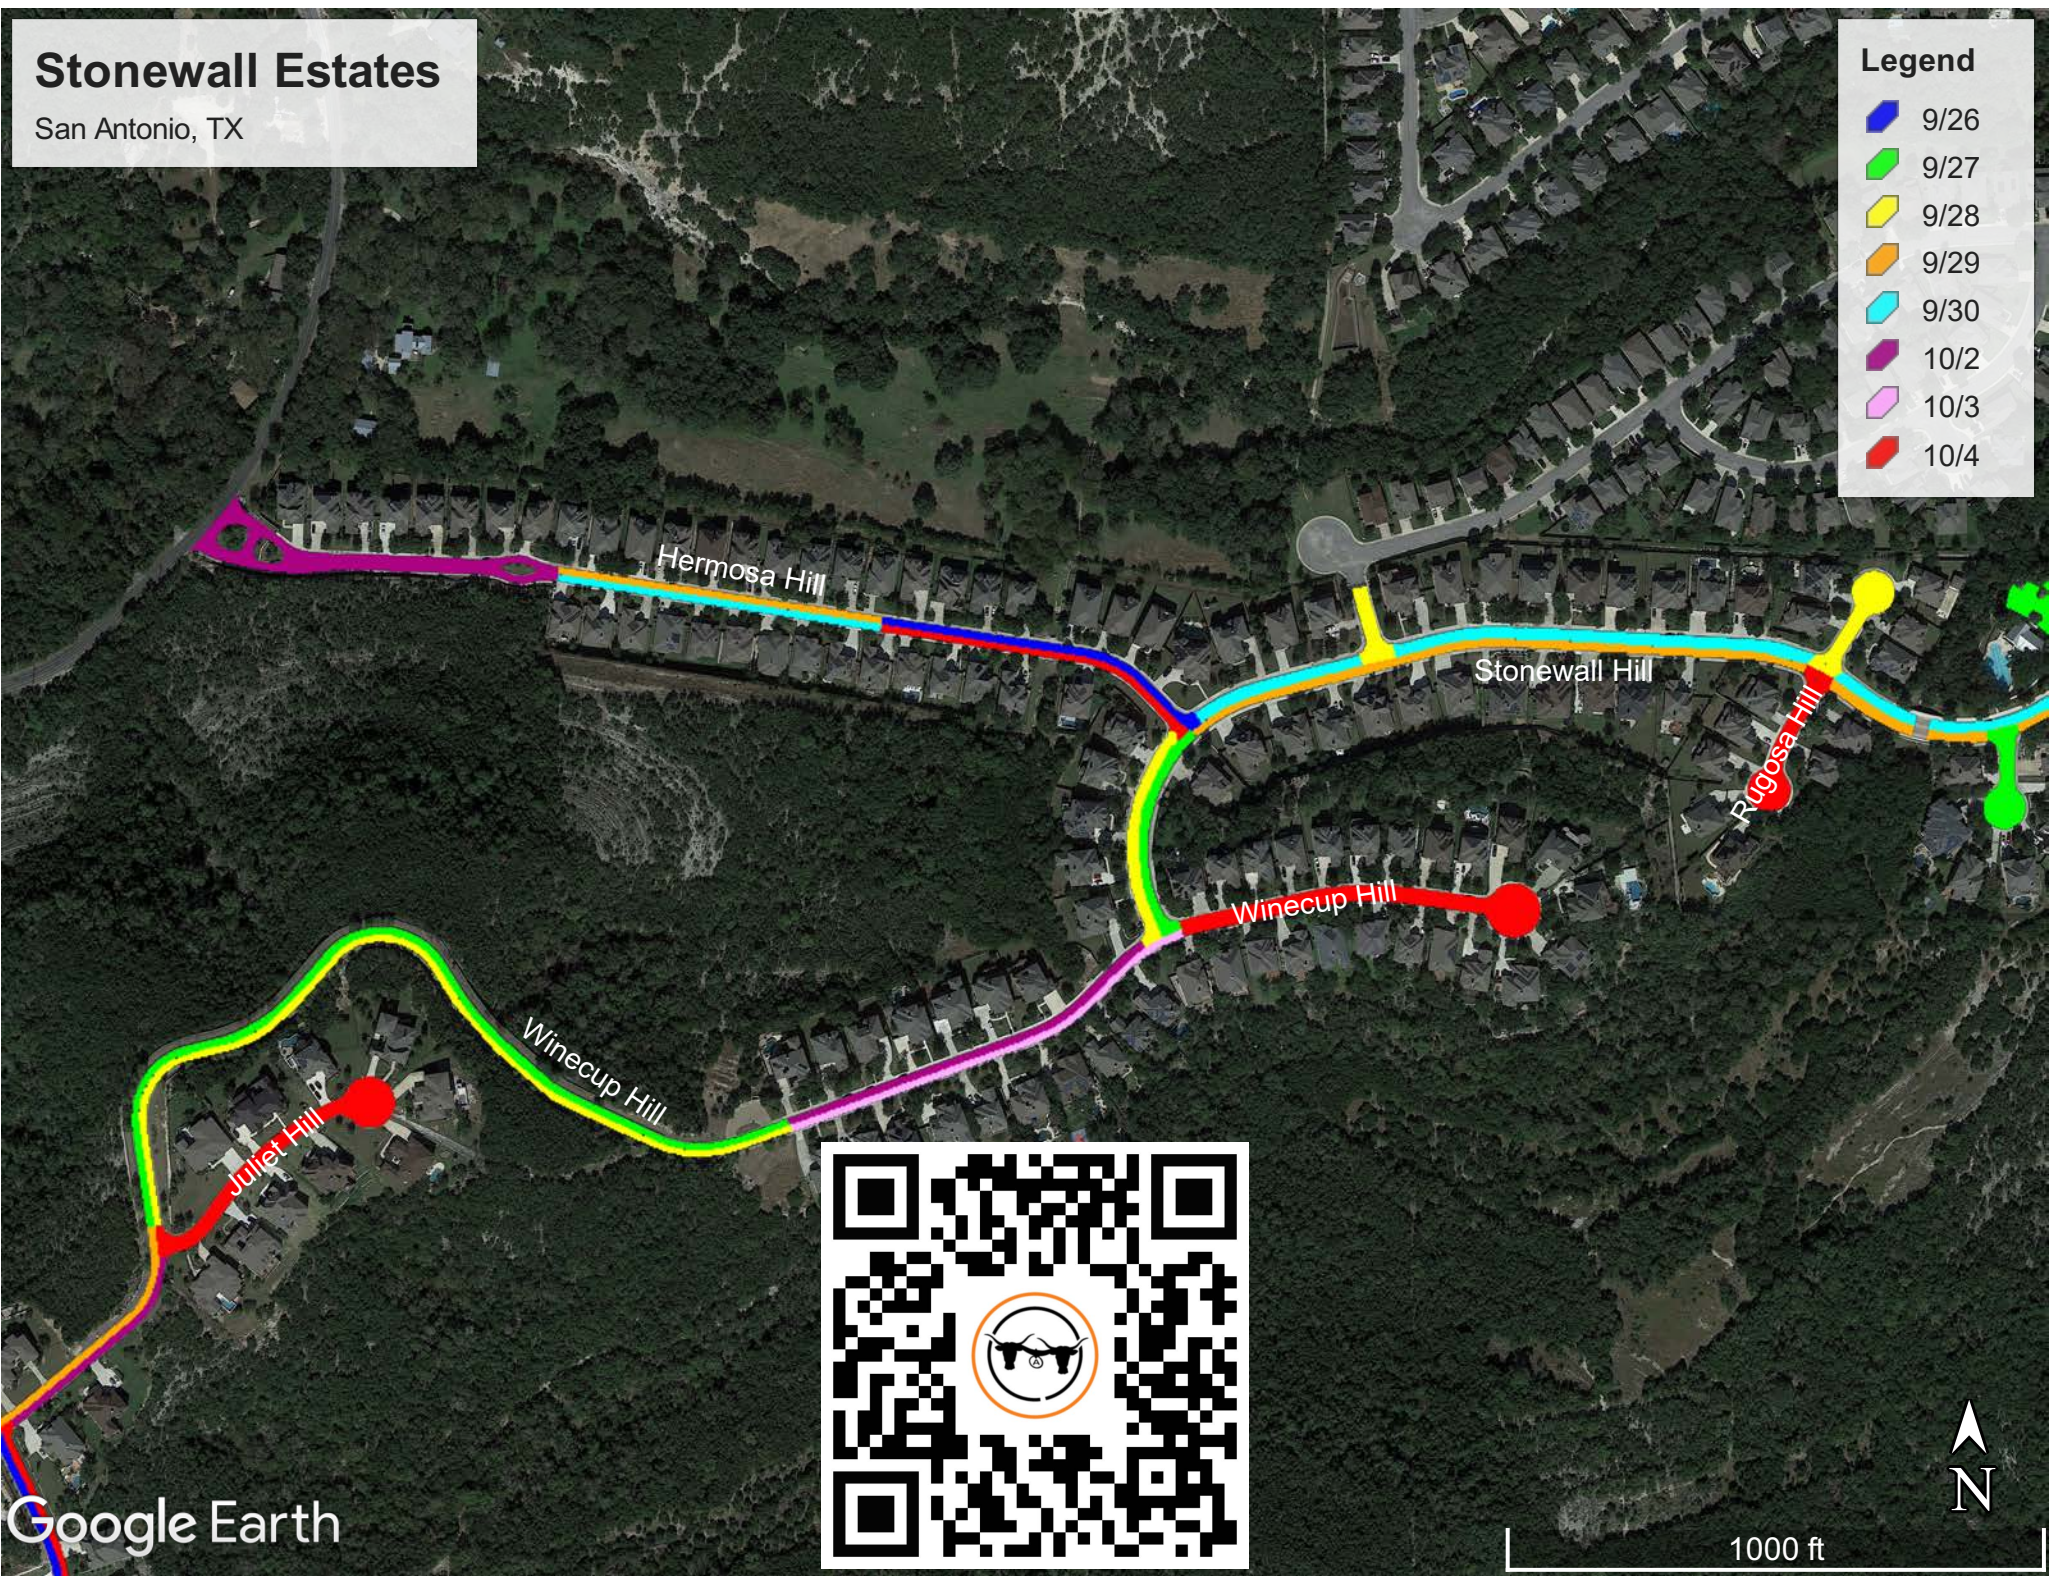

# Stonewall Estates

San Antonio, TX

## Legend

- 9/26
- 9/27
- 9/28
- 9/29
- 9/30
- 10/2
- 10/3
- 10/4

Google Earth

1000 ft