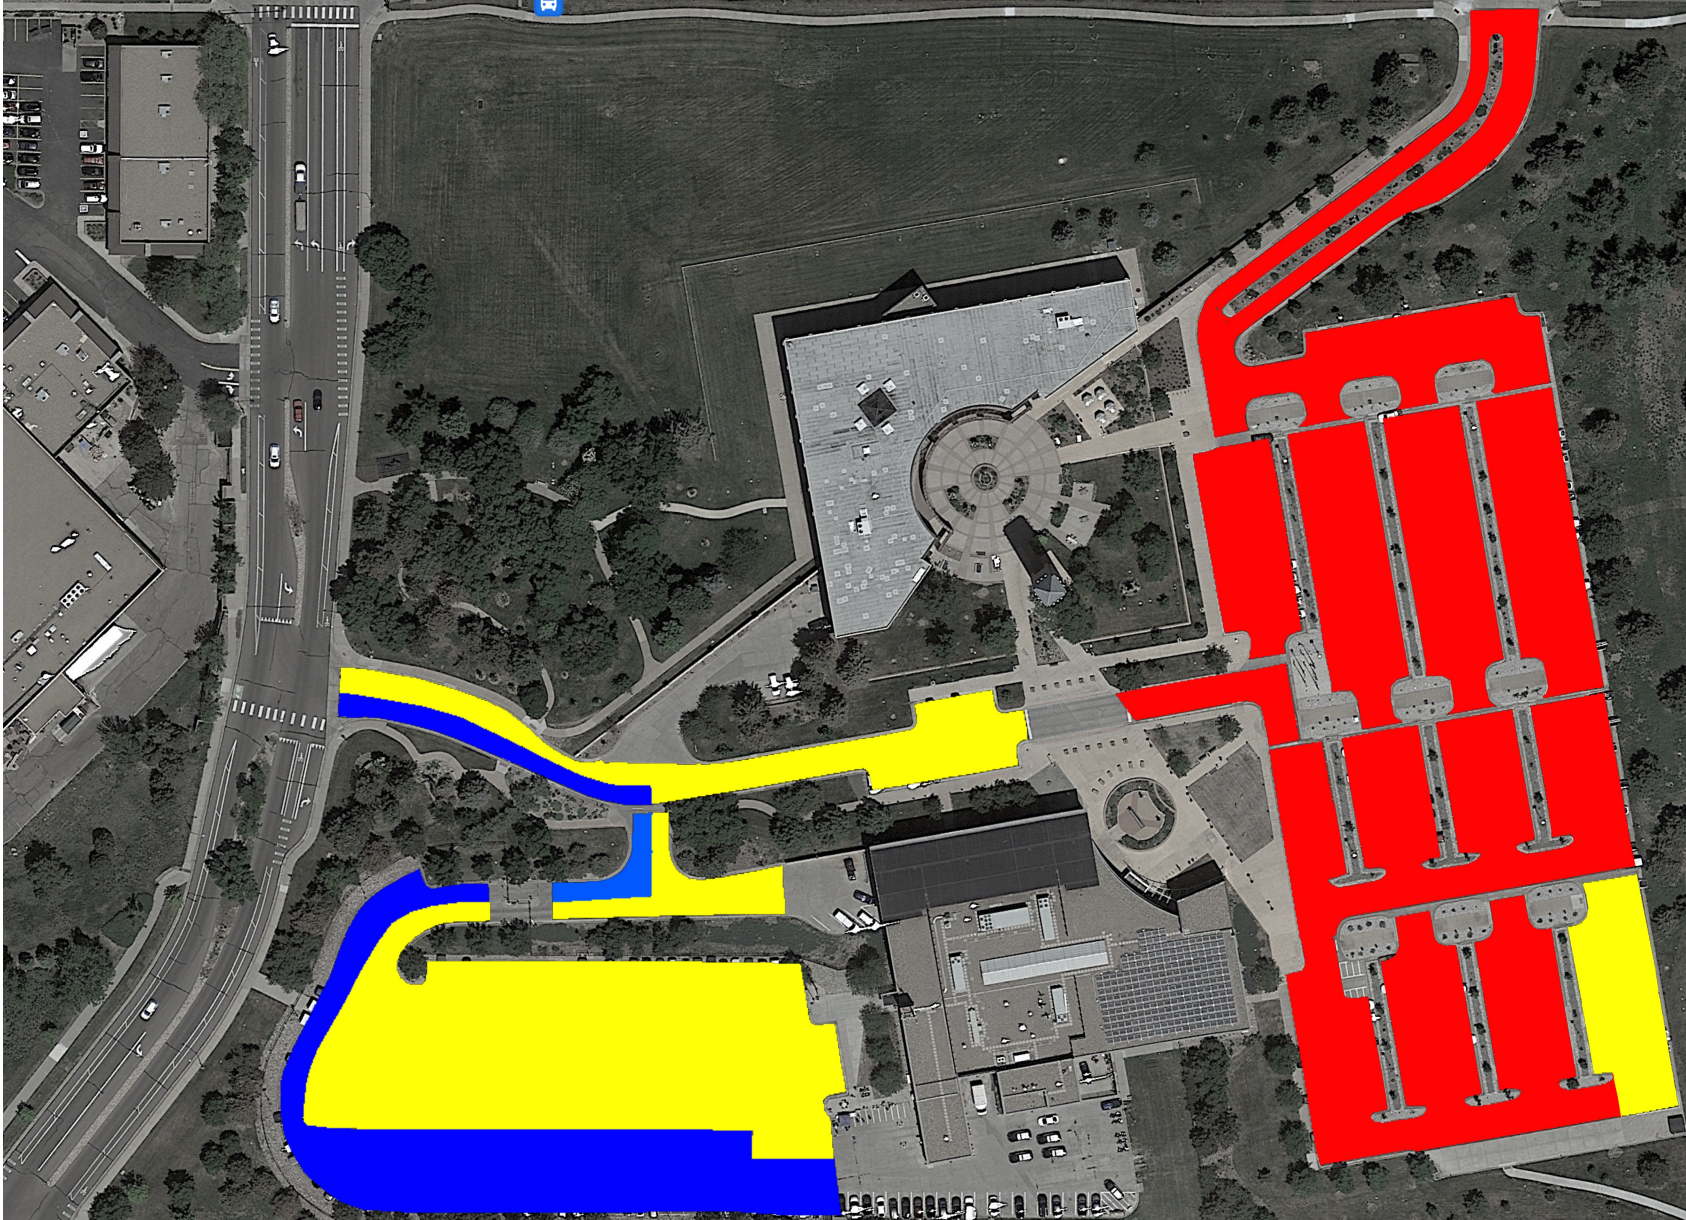

Westminster, CO

Legend

- 7/8-7/9
- 7/9
- 7/15

Google Earth

500 ft